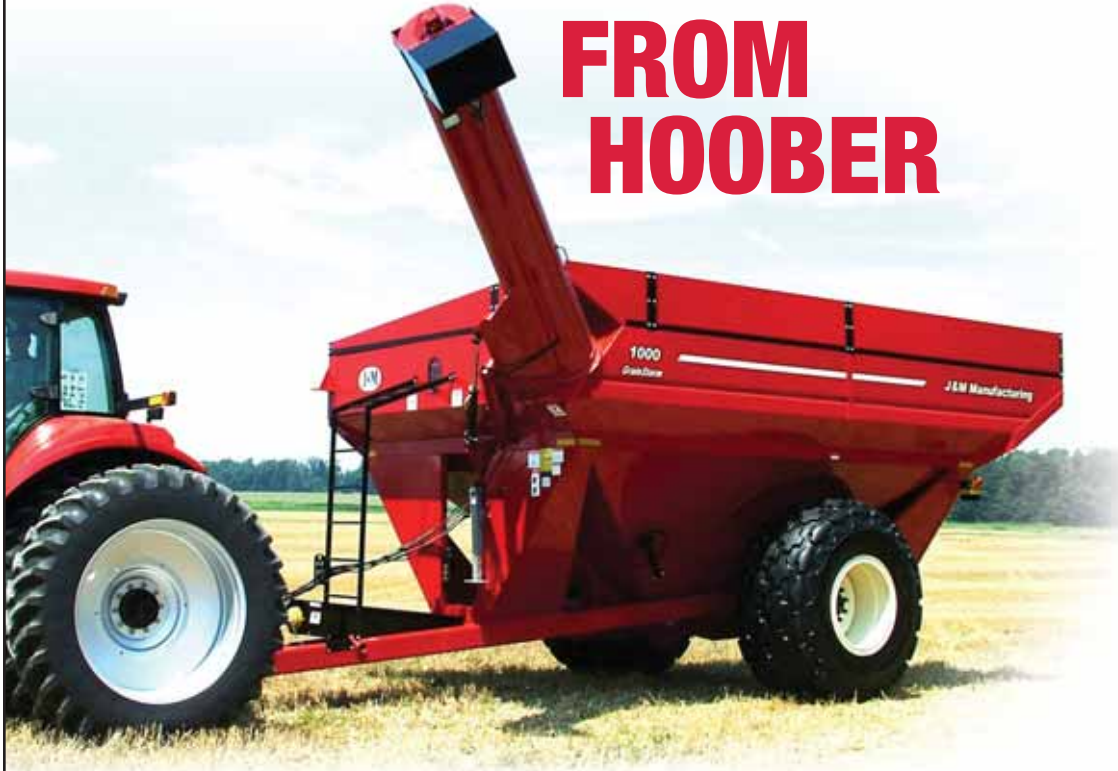

TOP QUALITY J&M CARTS FROM HOOBER

Available at Hooper, Inc., J&M grain carts feature an exclusive patented design that allows for 100% visibility of the auger while unloading as well as 100% visibility during the folding sequence... two reasons that make it easy to see why J&M grain carts are the industry leaders.

J&M Grain Carts at Hooper

- Wheel & track models available!
- From 525 – 1325 bushel capacity
- Unmatched visibility
- Exceptional clean-out
- Chose of red, green, or blue paint

*For a grain cart that provides clean-out that's second to none,
count on J&M grain carts and Hooper.*