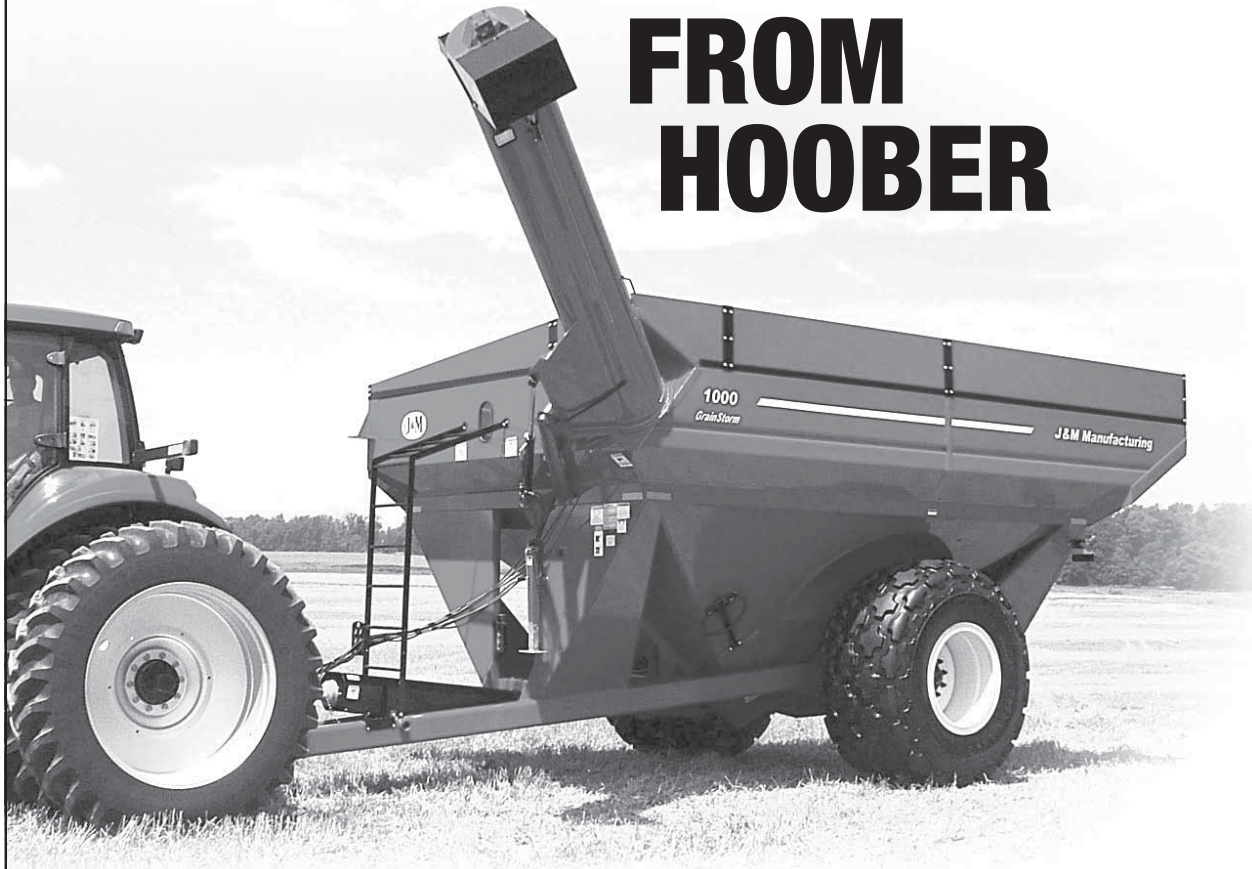

TOP QUALITY J&M CARTS FROM HOOBER

Available at Hooper, Inc., J&M grain carts feature an exclusive patented design that allows for 100% visibility of the auger while unloading as well as 100% visibility during the folding sequence... two reasons that make it easy to see why J&M grain carts are the industry leaders.

J&M Grain Carts at Hooper

- Wheel & track models available!
- From 525 – 1325 bushel capacity
- Unmatched visibility
- Exceptional clean-out
- Chose of red, green, or blue paint

For a grain cart that provides clean-out that's second to none, count on J&M grain carts and Hooper.