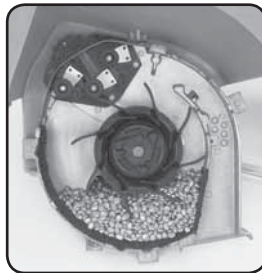

# THE #1 NO-TILL PLANTER TWO YEARS IN A ROW!

**T**he vote is in and more farmers agree... the Case IH 1200 Series planter is the best no-till planter for the second consecutive year! The Advanced Seed Meter technology on the 1200 Series planters delivers extremely accurate, uniform seed spacing resulting in earlier, more even, and greater emergence which results in uniform, higher quality, better yielding, stands.

- Uniform planting at any speed
- Even emergency, quality stands
- Productive and versatile
- Accurate and adaptable
- Amazing performance backed by exceptional service

**W**ith a large selection of models (ranging from 6-24 rows) and options to choose from, including a **pneumatic down pressure option**, Case IH 1200 Series planters also feature an exceptional narrow transport width of only 11' 11" and tested, proven precision farming options to help maximize your productivity. With all of these features, it's easy to see why Case IH 1200 Series planters continue to outshine and outperform the competition.